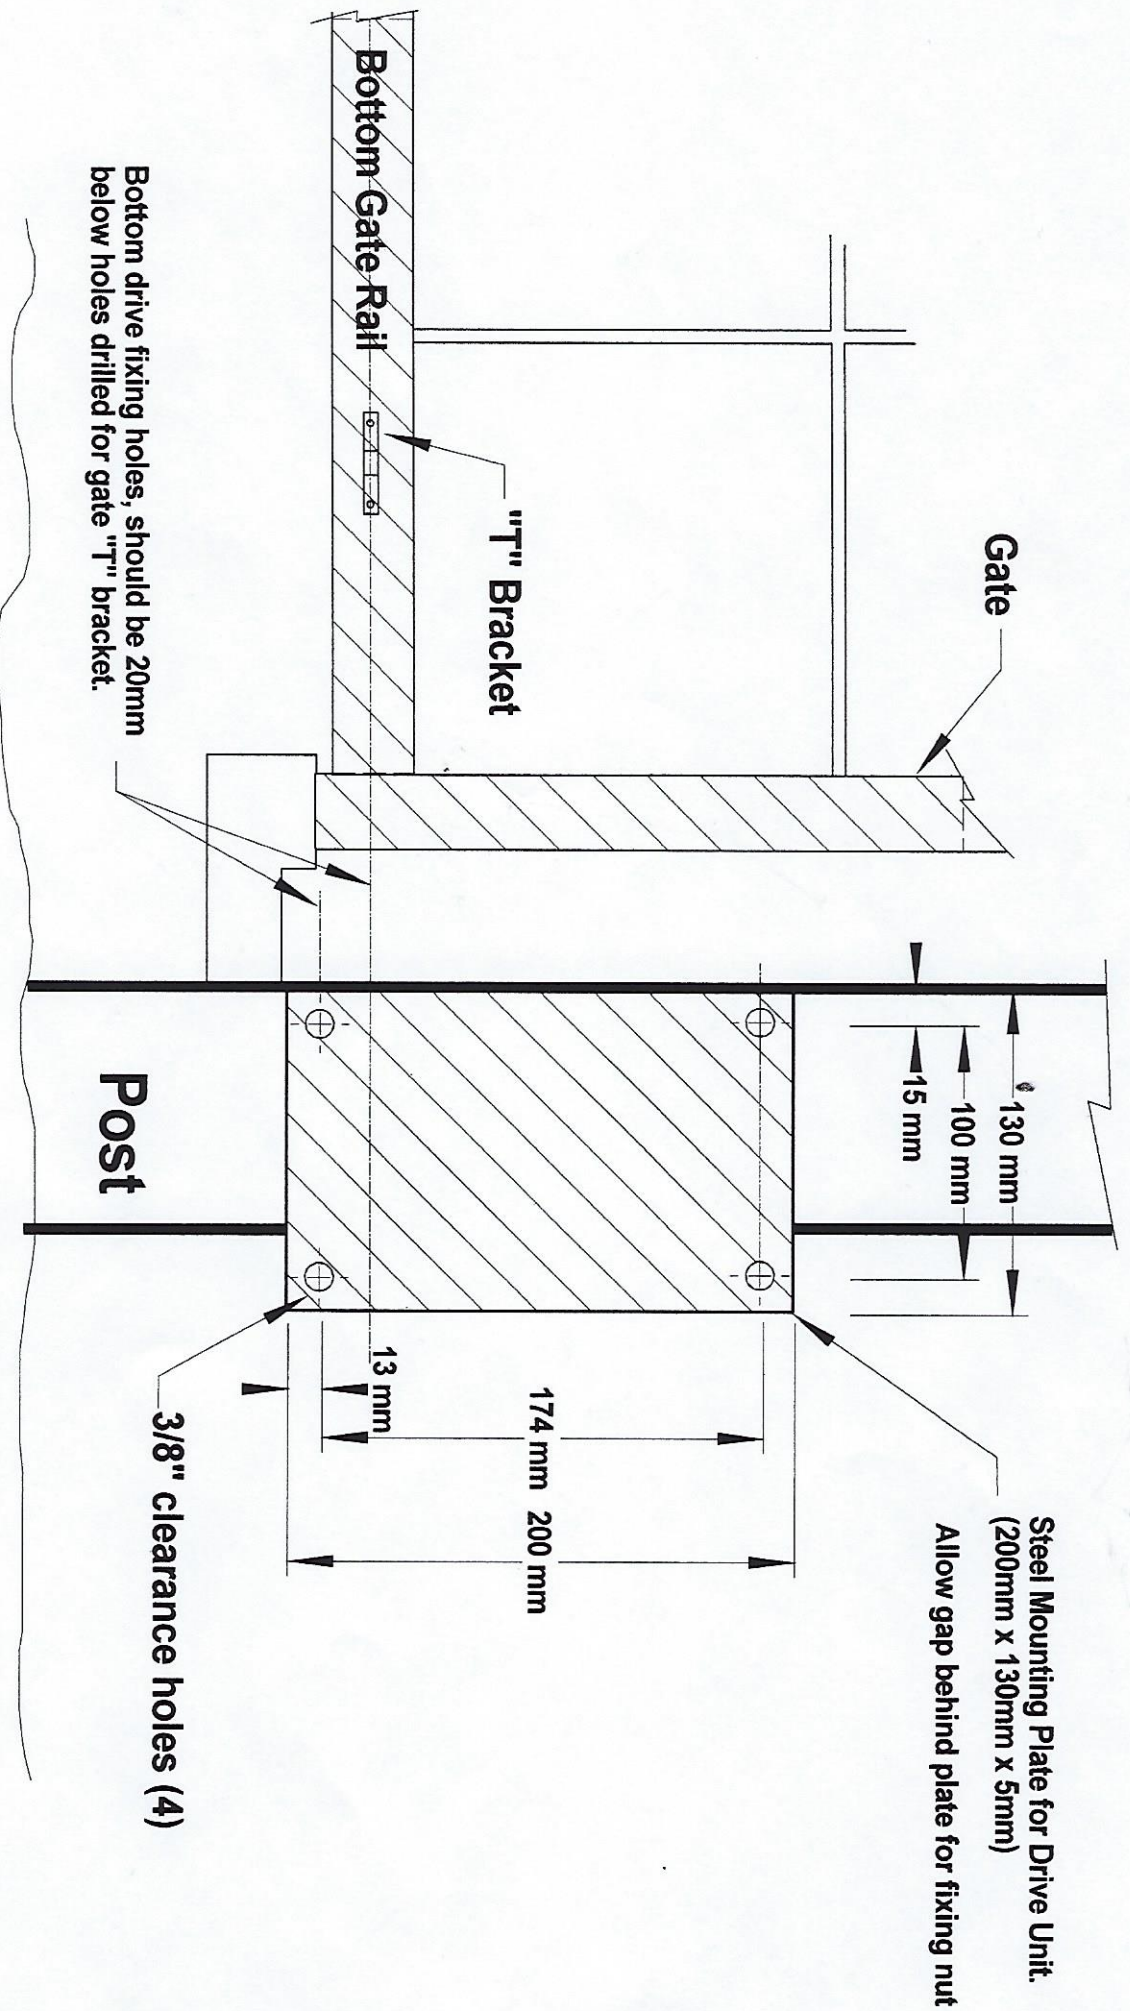

Steel Plate to Mount Drive Unit - Double Gates

SolarTronics		Date: 19/03/2010
58 Hamilton Street, Bittern, Vic 3918		Revision: B
Ph 03 5983 8000 Fax 03 5983 8100		Drawing No.: SO_MNT01
Project: Solar Gate		Part No.: